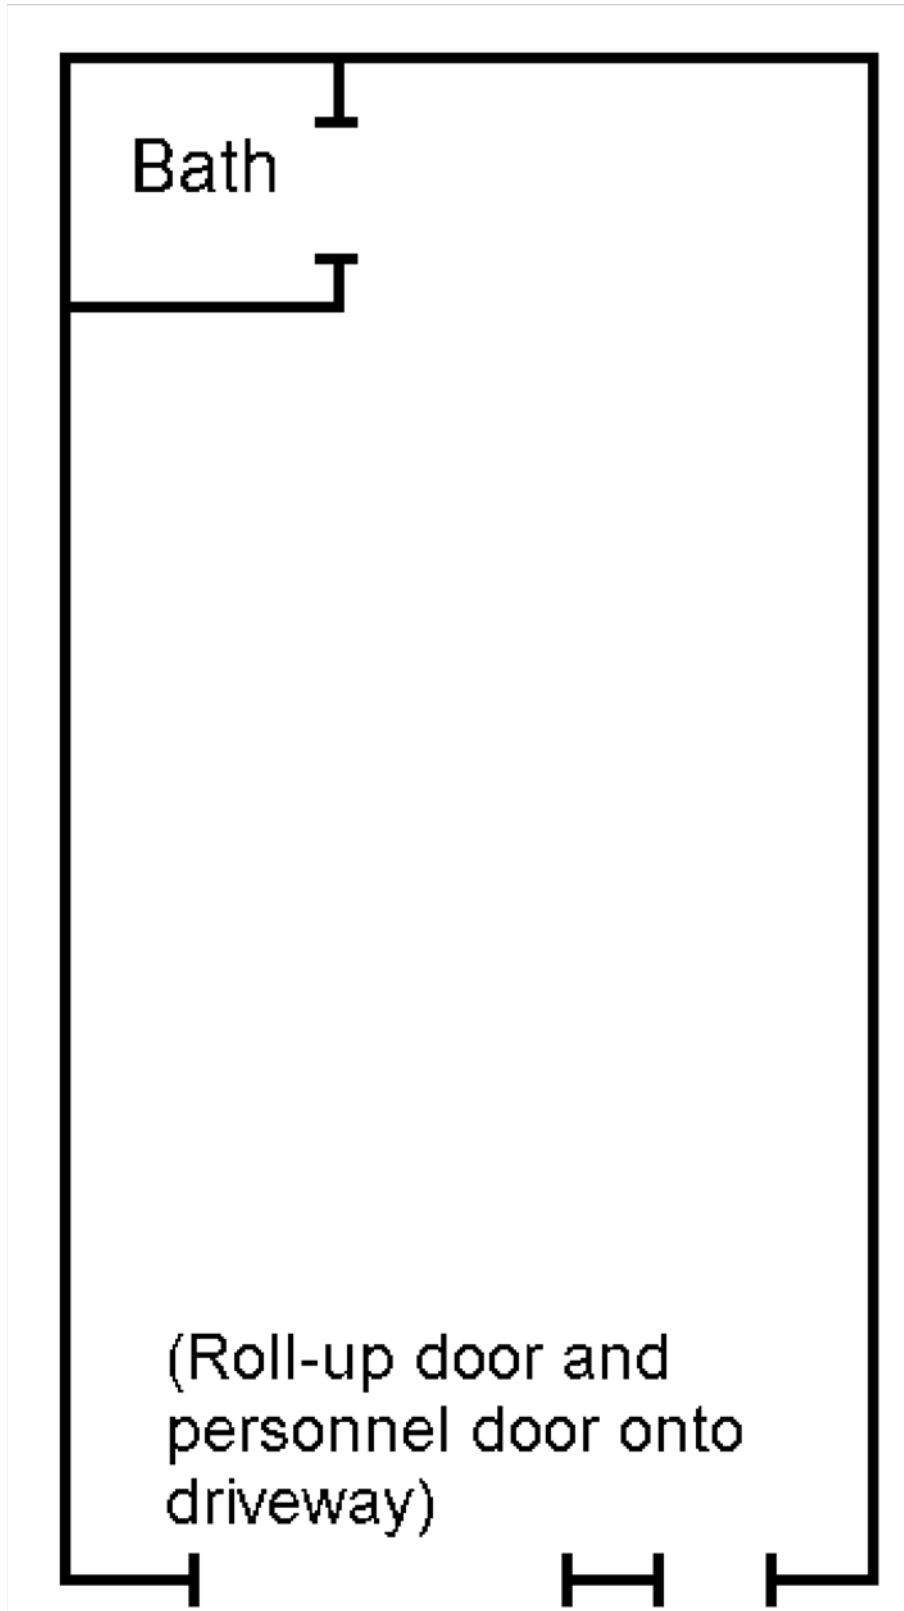

HOEY COMPANY

Commercial Properties

70 Mitchell Boulevard, Suite 102

San Rafael, CA 94903

415-479-9890

Floor Plan:

102 Hamilton Drive, Unit C

Novato, CA

Dimensions approximate, not to scale